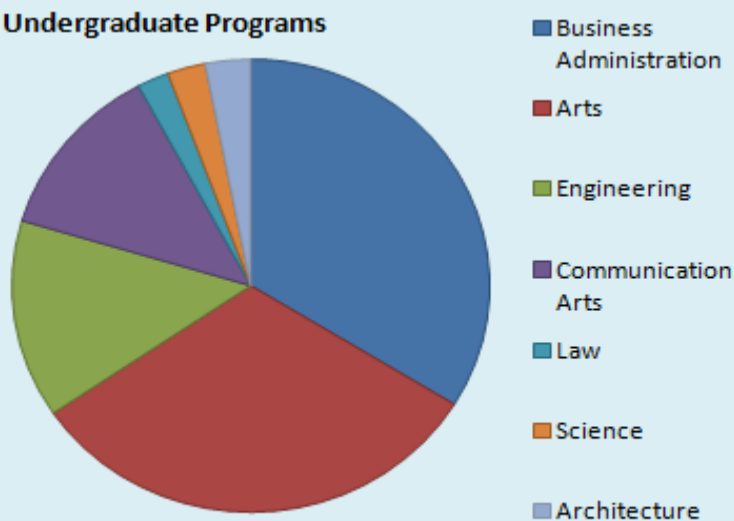

2014 Fact Sheet

Kasem Bundit University is a private higher education institution found in 1987 located in Bangkok, Thailand; 40 acre at Romklao Campus and 4 acre at Patanakarn Campus

Semester system:

Semester 1 is mid August - mid December

Semester 2 is January - April

Summer session is May - July

Enrollment (Approx.)

Undergraduate Programs	10,000
Graduate Programs	600
International Programs	500
Non-Degree Program	250

Undergraduate Programs